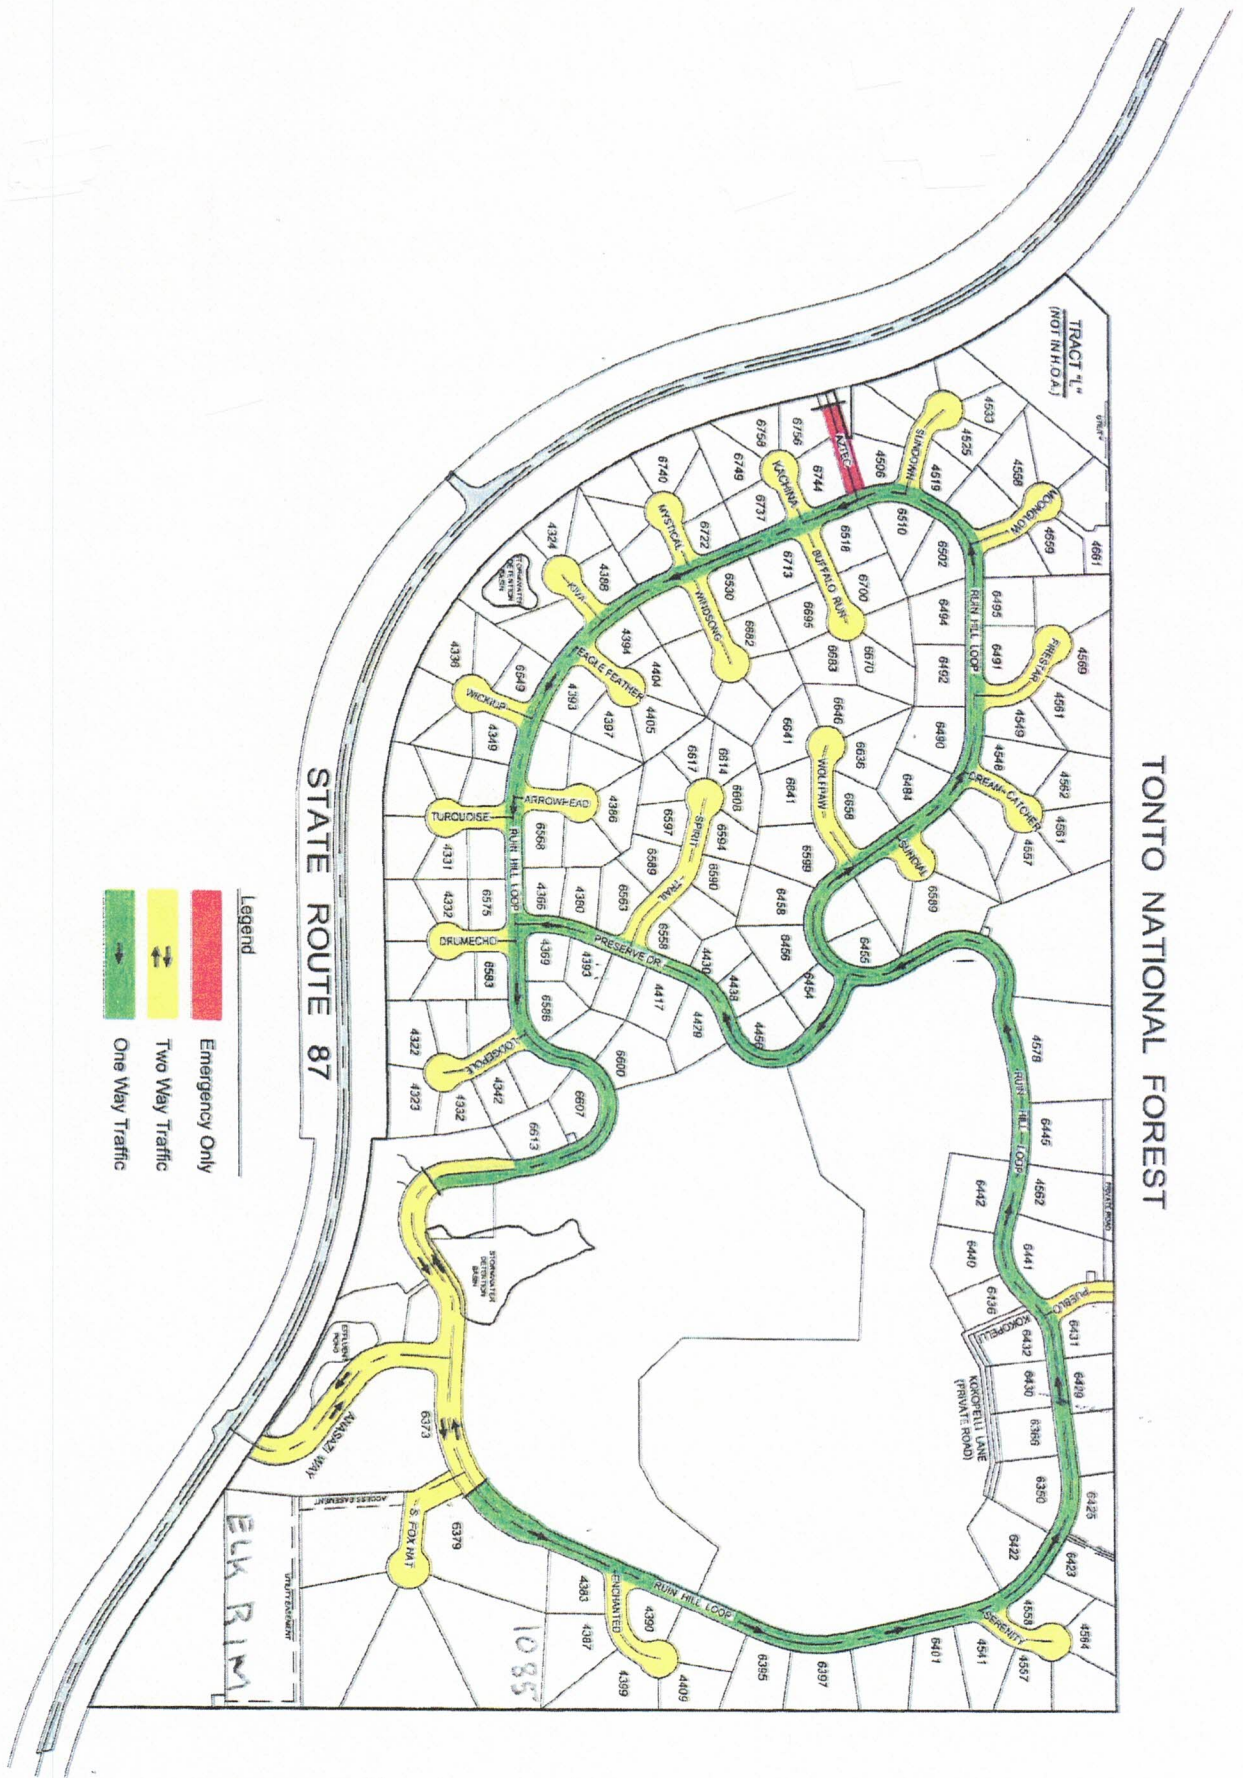

# TONTO NATIONAL FOREST

- Legend
- Emergency Only
  - Two Way Traffic
  - One Way Traffic